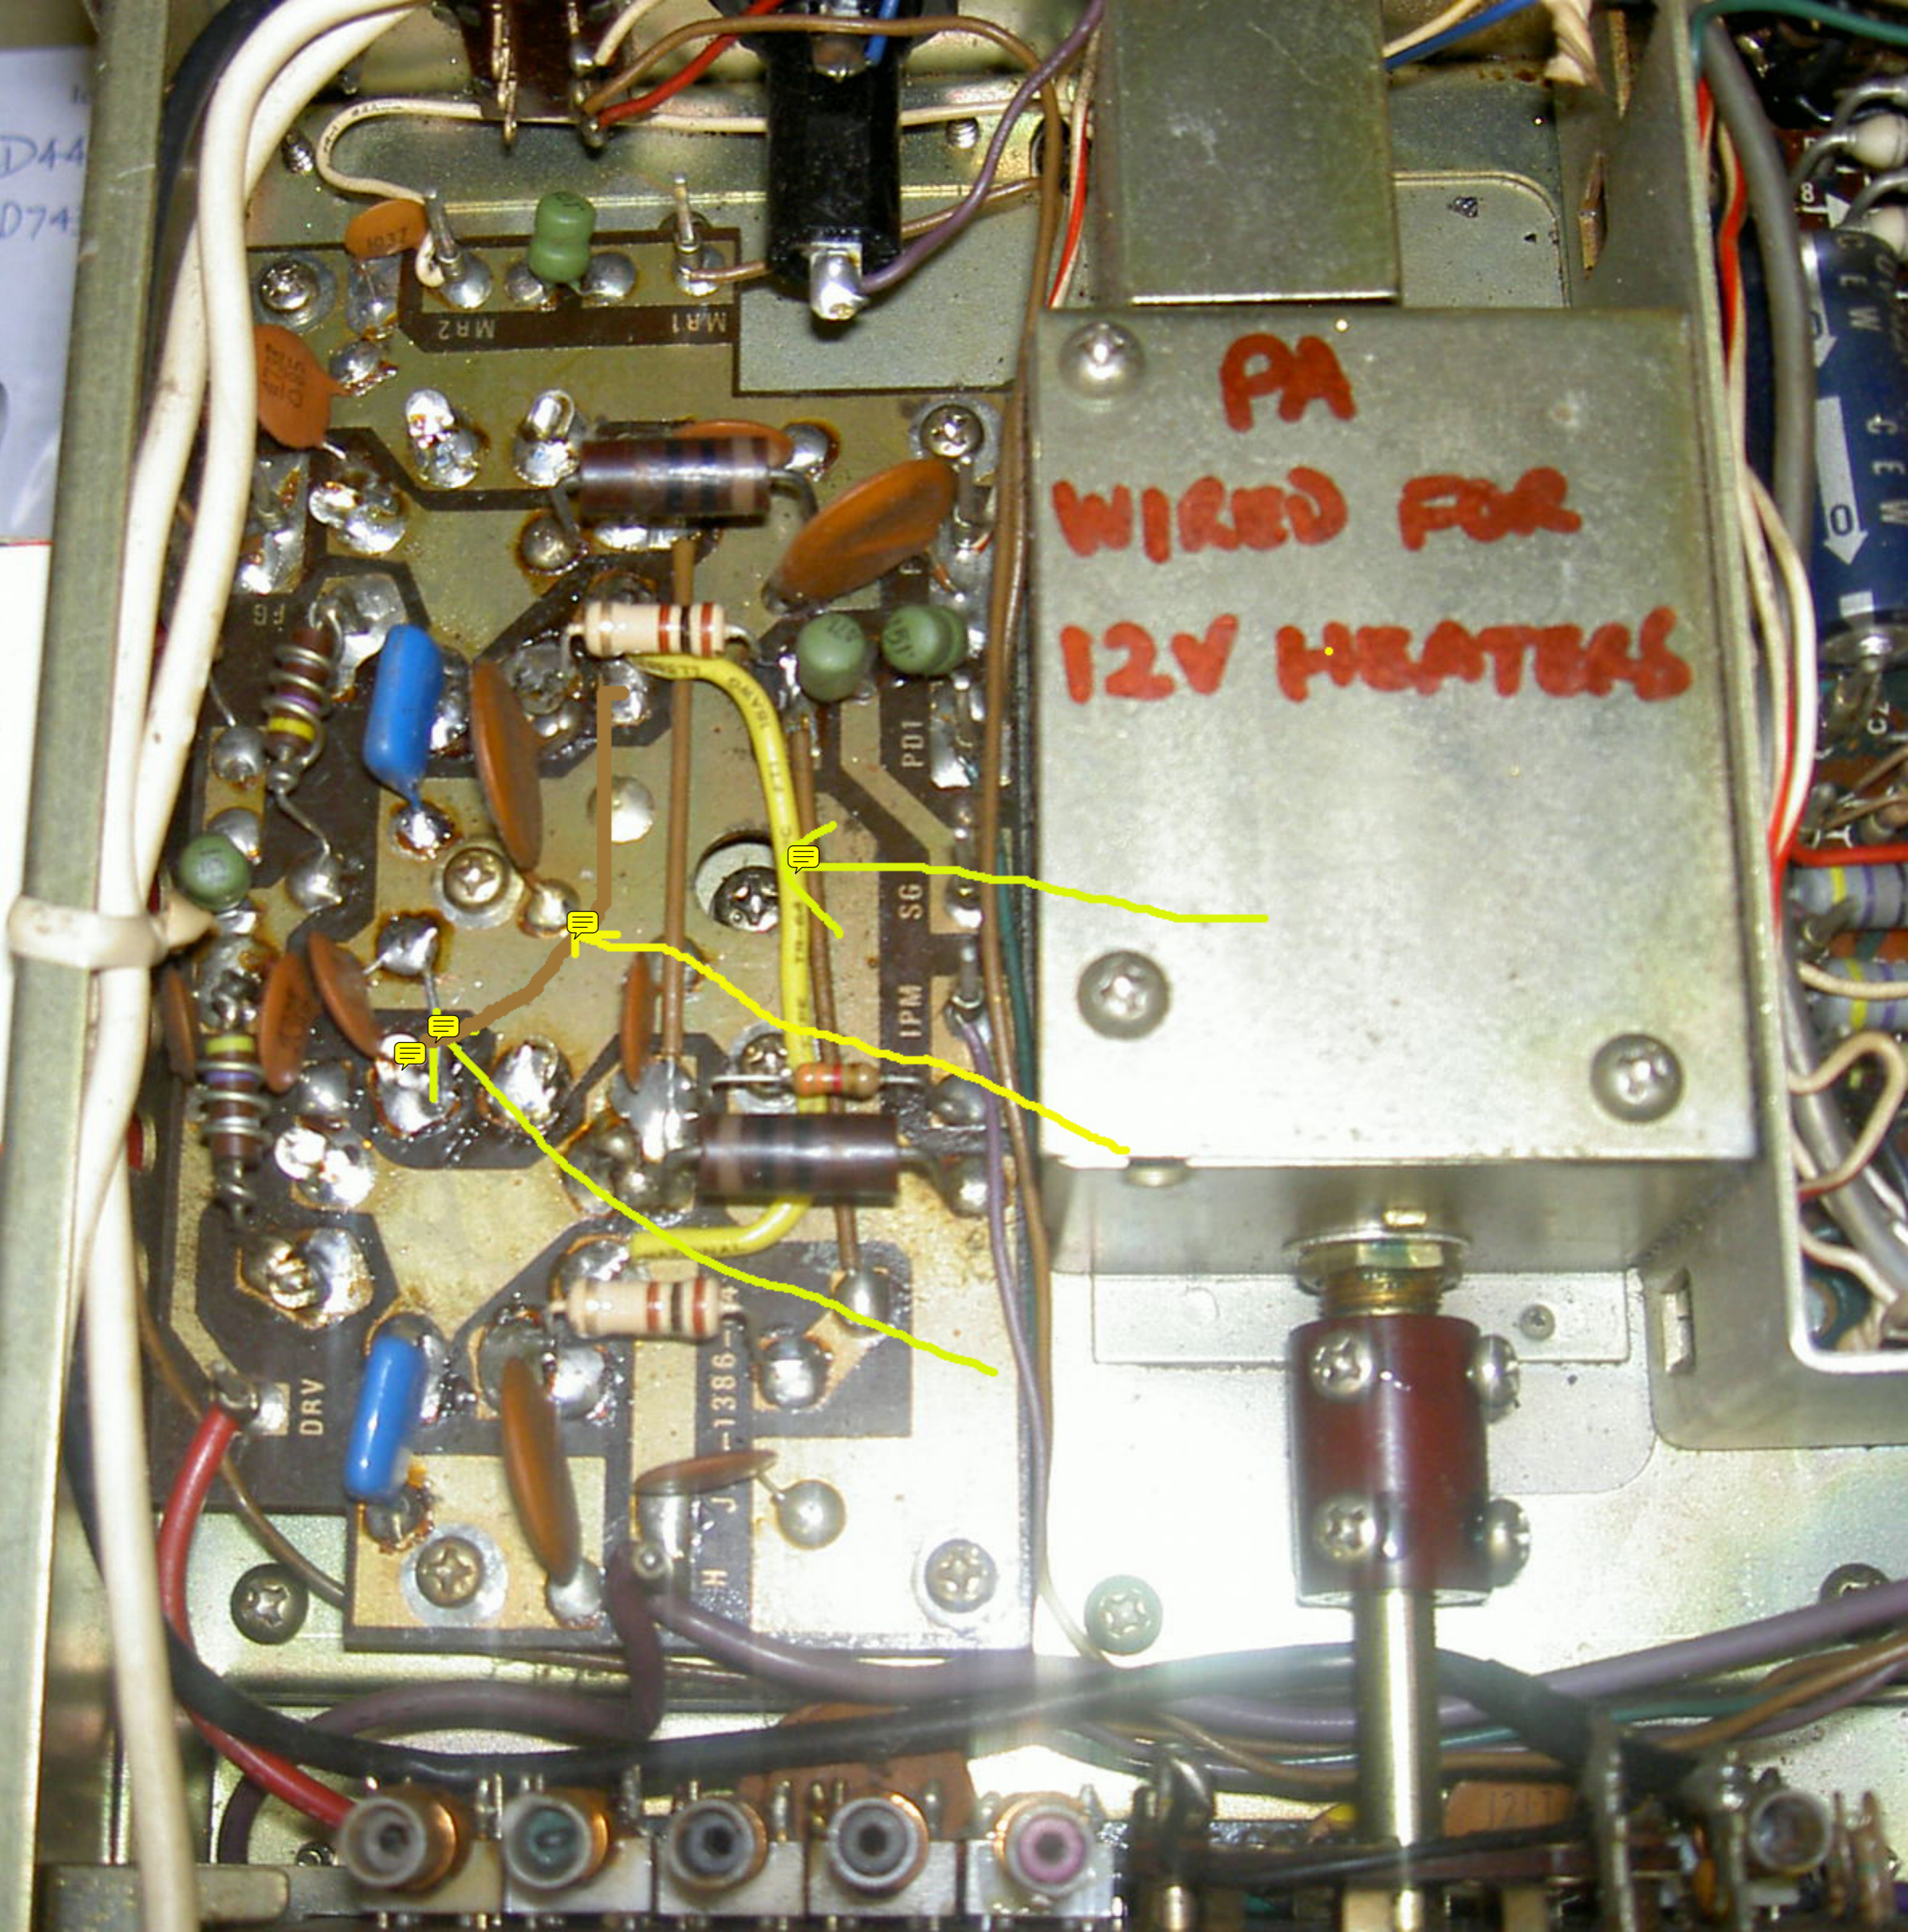

NS

D44
HD74

Dir Mode Sp Notes

OMNI CW
OMNI CW
OMNI CW
OMNI FSK
OMNI CW
OMNI CW

VK30T 4.7

RCA

6883B/8032A/8552

WVH 6
QBV 6
AWI
NWI
VWI
VK30T 5
QTO
QTR
ODW
SWI
WVH
WSG
TWU
SDA
SAL
VWI
SER